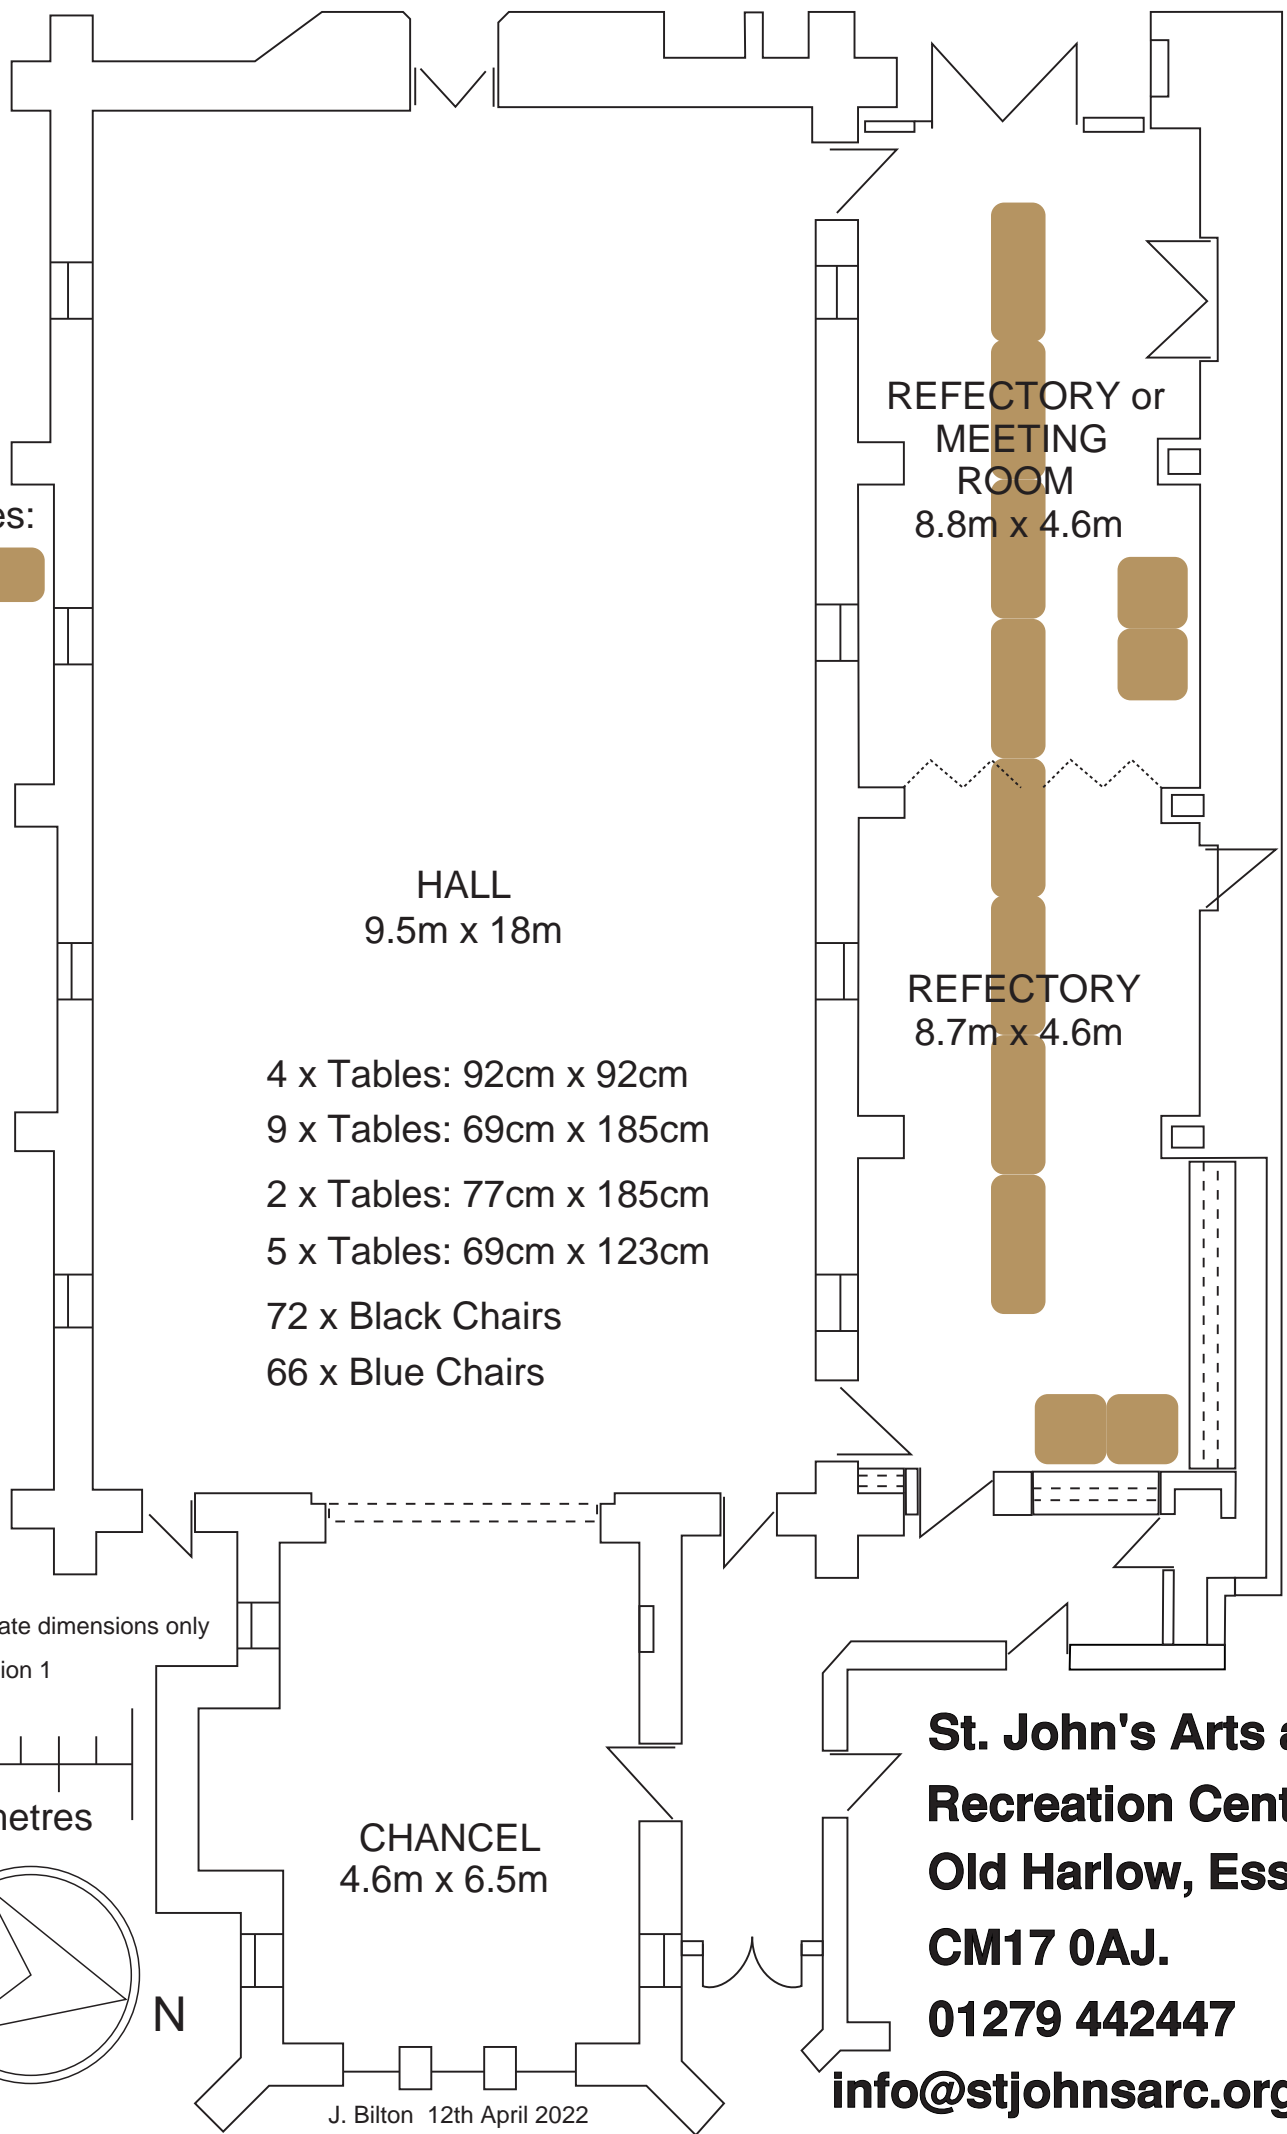

Tables:

HALL
9.5m x 18m

REFECTORY or
MEETING
ROOM
8.8m x 4.6m

REFECTORY
8.7m x 4.6m

- 4 x Tables: 92cm x 92cm
- 9 x Tables: 69cm x 185cm
- 2 x Tables: 77cm x 185cm
- 5 x Tables: 69cm x 123cm
- 72 x Black Chairs
- 66 x Blue Chairs

CHANCEL
4.6m x 6.5m

TOILETS

KITCHEN

Approximate dimensions only
Plan Version 1

**St. John's Arts and
Recreation Centre
Old Harlow, Essex.
CM17 0AJ.
01279 442447**

info@stjohnsarc.org.uk